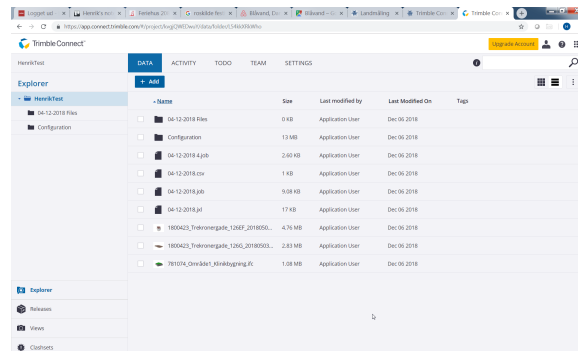

Har du en konto

Kan du logge ind hér - klik.

Trimble Connect findes i 3 udgaver med forskellige optioner:

- PC - se video - klik.
- Mobile - se video - klik.
- WEB - se video - klik.

Download Trimble Connect til PC , Mobile eller f.eks Revit - klik. (kræver dit Trimble-id.)

CONNECT FEATURES

| | Desktop | Mobile | Web | Revit |
|---------------------------------------|---------|--------|-----|-------|
| All features | ✓ | ✓ | ✓ | ✓ |
| Mobile First | ✓ | ✓ | ✓ | ✓ |
| High Mobile | ✓ | ✓ | ✓ | ✓ |
| Single Location | ✓ | ✓ | ✓ | ✓ |
| Storage (Cloud or On-premise) | ✓ | ✓ | ✓ | ✓ |
| Custom Color and Logo Models | ✓ | ✓ | ✓ | ✓ |
| Temporary and Non-Schedule Models | ✓ | ✓ | ✓ | ✓ |
| Comments on 2D/3D | ✓ | ✓ | ✓ | ✓ |
| General Visibility of Data View | ✓ | ✓ | ✓ | ✓ |
| Control Visibility of Data Objects | ✓ | ✓ | ✓ | ✓ |
| Mobile Syncing | ✓ | ✓ | ✓ | ✓ |
| Desktop and Mobile Sync | ✓ | ✓ | ✓ | ✓ |
| Mobile Syncing on Tablets | ✓ | ✓ | ✓ | ✓ |
| Mobile Syncing on Laptops | ✓ | ✓ | ✓ | ✓ |
| Desktop Syncing | ✓ | ✓ | ✓ | ✓ |
| Desktop Syncing on Tablets | ✓ | ✓ | ✓ | ✓ |
| Desktop Syncing on Laptops | ✓ | ✓ | ✓ | ✓ |
| Desktop Syncing | ✓ | ✓ | ✓ | ✓ |
| The Explorer | ✓ | ✓ | ✓ | ✓ |
| Mobile | ✓ | ✓ | ✓ | ✓ |
| Live Update Features | ✓ | ✓ | ✓ | ✓ |
| Manage Permissions and Roles Profiles | ✓ | ✓ | ✓ | ✓ |
| Manage Data's Architecture | ✓ | ✓ | ✓ | ✓ |
| Manage Enterprise | ✓ | ✓ | ✓ | ✓ |
| Manage Object Tracking | ✓ | ✓ | ✓ | ✓ |
| Real Time Tracking | ✓ | ✓ | ✓ | ✓ |
| Mobile Apps | ✓ | ✓ | ✓ | ✓ |
| Some Mobile Apps in Common/Share | ✓ | ✓ | ✓ | ✓ |
| Personalized Social Media Feeds | ✓ | ✓ | ✓ | ✓ |
| Personalized Analytics | ✓ | ✓ | ✓ | ✓ |

Her er et eksempel på en Trimble Connect konto.

Trimble Connect - find svar - klik.

Trimble Connect
Handlings

[Welcome](#)
[About](#)
[Contact](#)
[Partners](#)
[User menu](#)

[Log på for at følge, dele og opdatere i dette community](#)